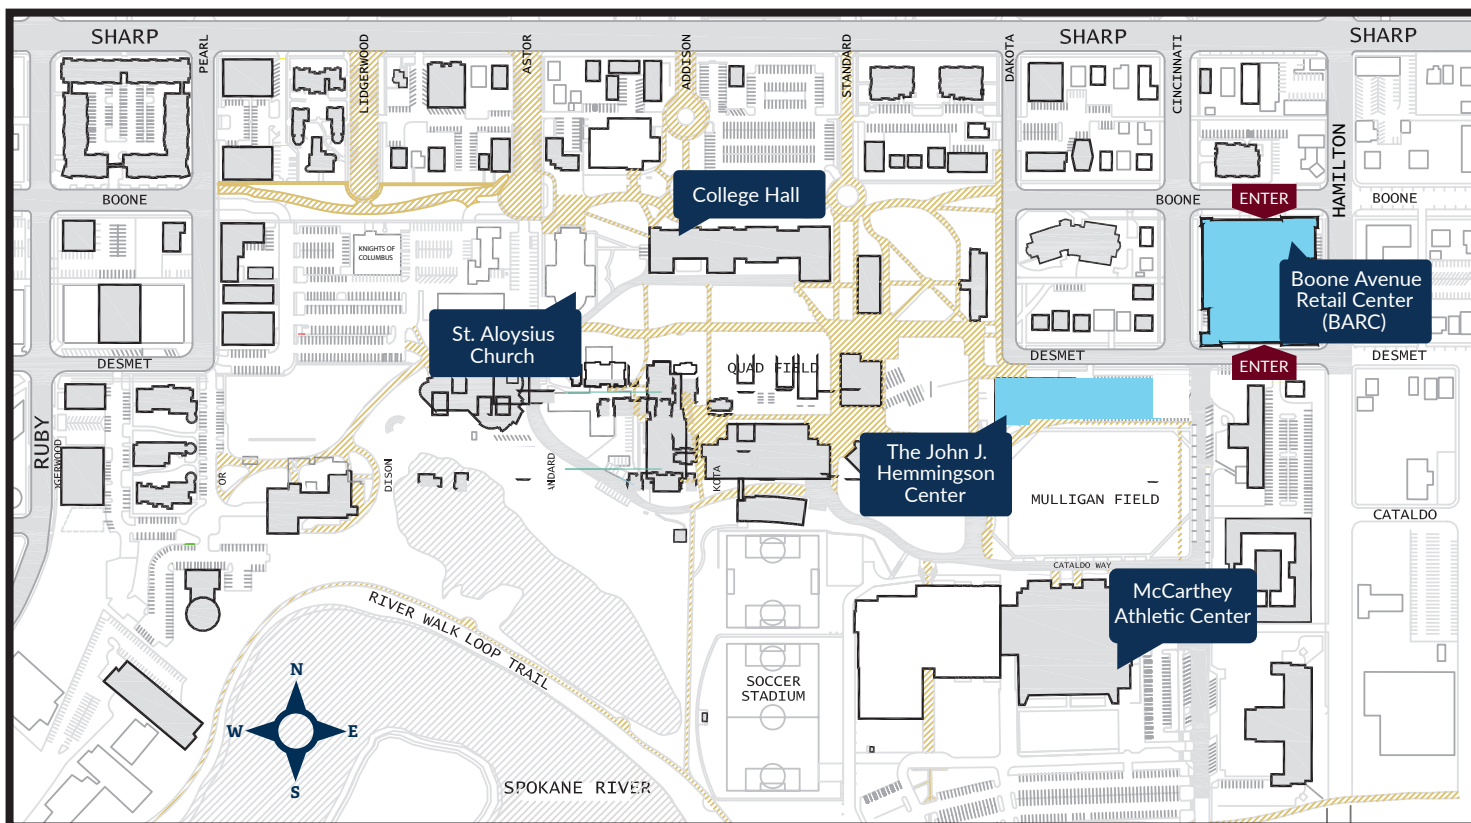

Directions & Parking Map

I-90 VIA DIVISION EXIT

- Take exit 281 for HWY 2 East/ HWY 395 North towards Newport/Colville and Division St.
- While on Division/Ruby turn right onto E. Sharp Ave.
- Turn right onto N. Cincinnati St. Parking in the BARC (Boone Avenue Retail Center) can be accessed from both the north side on E. Boone Avenue and south side of the building on E. Desmet Ave. Parking for visitors are on garage levels 2-4.
- For parking at McCarthy Athletic Center, continue on Cincinnati St.

I-90 VIA HAMILTON EXIT

- Take exit 282 for Trent Ave/ Hamilton St/290 E. (Exit 282A if headed west on I-90).
- While on Hamilton turn left onto Boone Ave.
- Parking in the BARC (Boone Avenue Retail Center) can be accessed from both the north side on E. Boone Ave and south side of the building on E. Desmet Ave. Parking for visitors are on garage levels 2-4.
- For parking at McCarthy Athletic Center, turn left onto Cincinnati St.

John J. Hemmingson Center

702 E Desmet Ave
Spokane, WA 99202

BARC (Boone Avenue Retail Center)

N Hamilton St
Spokane, WA 99202

St. Aloysius Church

330 E Boone Ave
Spokane, WA 99202