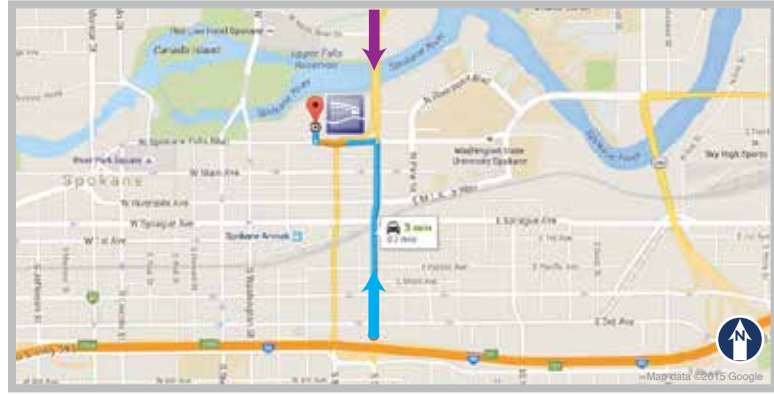

DIRECTIONS AND PARKING

SPOKANE
CONVENTION
CENTER

I-90 to the Spokane Convention Center

- From I-90 take **Exit 2 - Division St.** (Newport/Colville)
- Continue north on **Division St**
- Turn left onto **Spokane Falls Blvd.**
- Continue through the first traffic light
- Turn right onto **Spokane Falls Court**
- Follow signs to the Convention Center Parking Garage

Southbound to the Spokane Convention Center

- From HWY 2 & 395 - **Division St.** (Newport/Colville)
- Continue south on **Division St**, stay in the right lane
- Division St. turns into **Spokane Falls Blvd.**
- Continue through the first traffic light
- Turn right onto **Spokane Falls Court**
- Follow signs to the Convention Center Parking Garage

Additional Parking (Davenport Grand Hotel Garage)

- Follow **Spokane Falls Blvd.**
- Left onto **N. Stevens St**
- Left onto **W. Main Ave**
- Left onto **N. Washington St**
- Entrance to Davenport Grand Hotel Parking Garage on the right side of the street

P In addition to the two main lot options, parking is available in metered spots and conveniently located lots (see map).